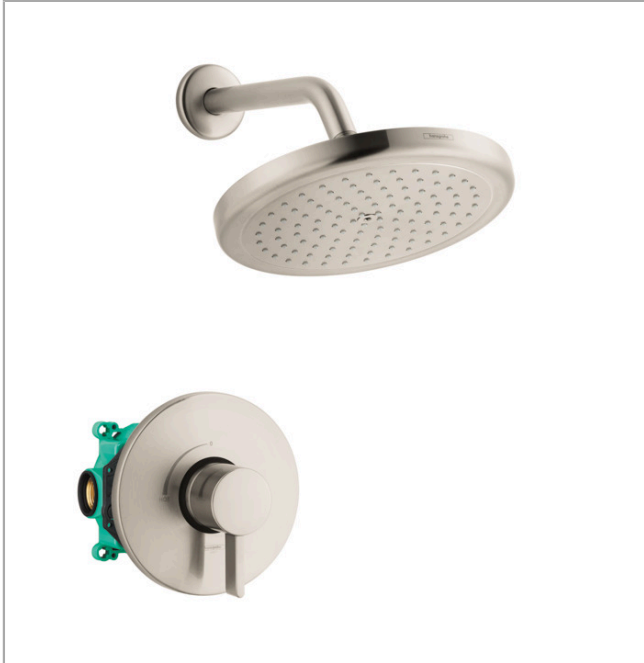

Croma
Pressure Balance Shower Set with Rough, 2.0 GPM
Surface: **brushed nickel** Part no. : **04909820**

Description

Features

- Consists of: Showerhead, Showerarm, Pressure balance trim, Rough
- Shower head size: 8.66"
- Spray modes: RainAir
- Ball-joint: Showerhead angle adjustable
- Flow: 2.0 GPM (7.6 L/Min)
- Use of outlets: Temperature and on/off control for 1 outlet

Item details

List Price $ 1,076.00

Technology

Compliance

Product image